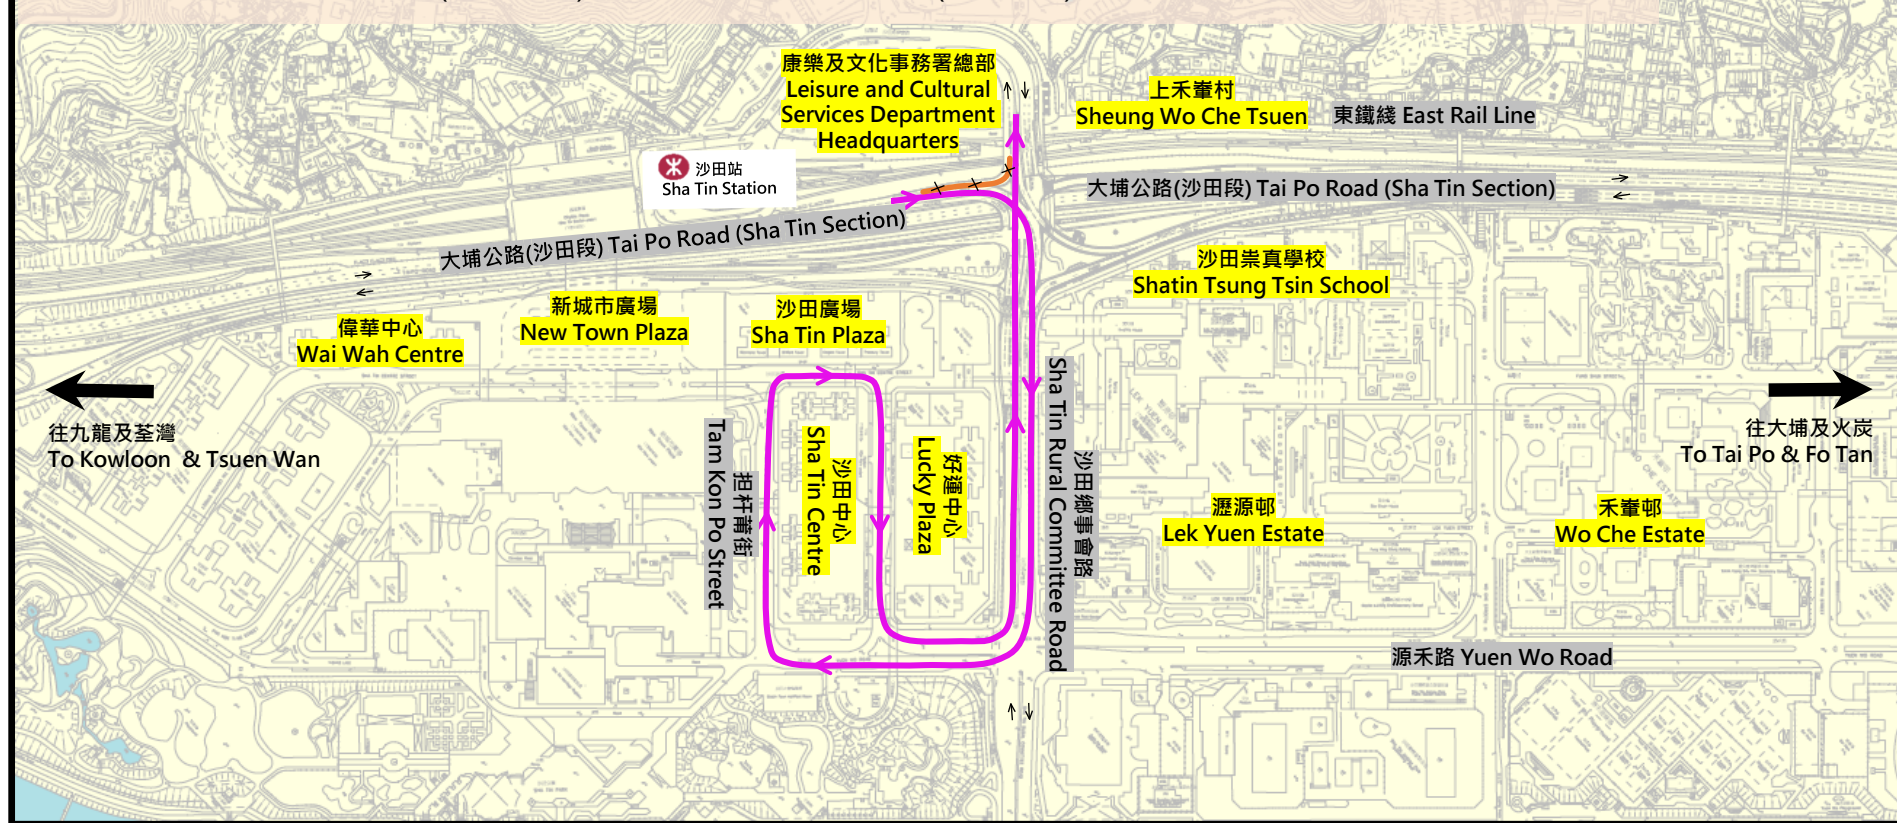

圖例
Legend

↔ 行車方向
Traffic Direction

✕✕ 大埔公路 - 沙田段 (北行) 通往沙田鄉事會路 (西行) 的支路將暫時封閉
Temporary Closure of the slip road leading from Tai Po Road – Sha Tin Section (Northbound) to Sha Tin Rural Committee Road (Westbound)

➡ 大埔公路 - 沙田段 (北行) 通往沙田鄉事會路 (西行) 的車輛替代路線
Tai Po Road – Sha Tin Section (Northbound) to Sha Tin Rural Committee Road (Westbound) Alternative Route

沙田鄉事會路及大埔公路 - 沙田段 (北行) 支路行車線臨時交通安排及替代路線
實施日期：2024年11月12日，凌晨1時至早上5時

附圖
Figure

Temporary Traffic Arrangement on Shatin Rural Committee Road and
Slip Road of Tai Po Road – Sha Tin Section (Northbound) with Alternative Routes
Implementation Period : 1 a.m. to 5 a.m. on 12 November 2024