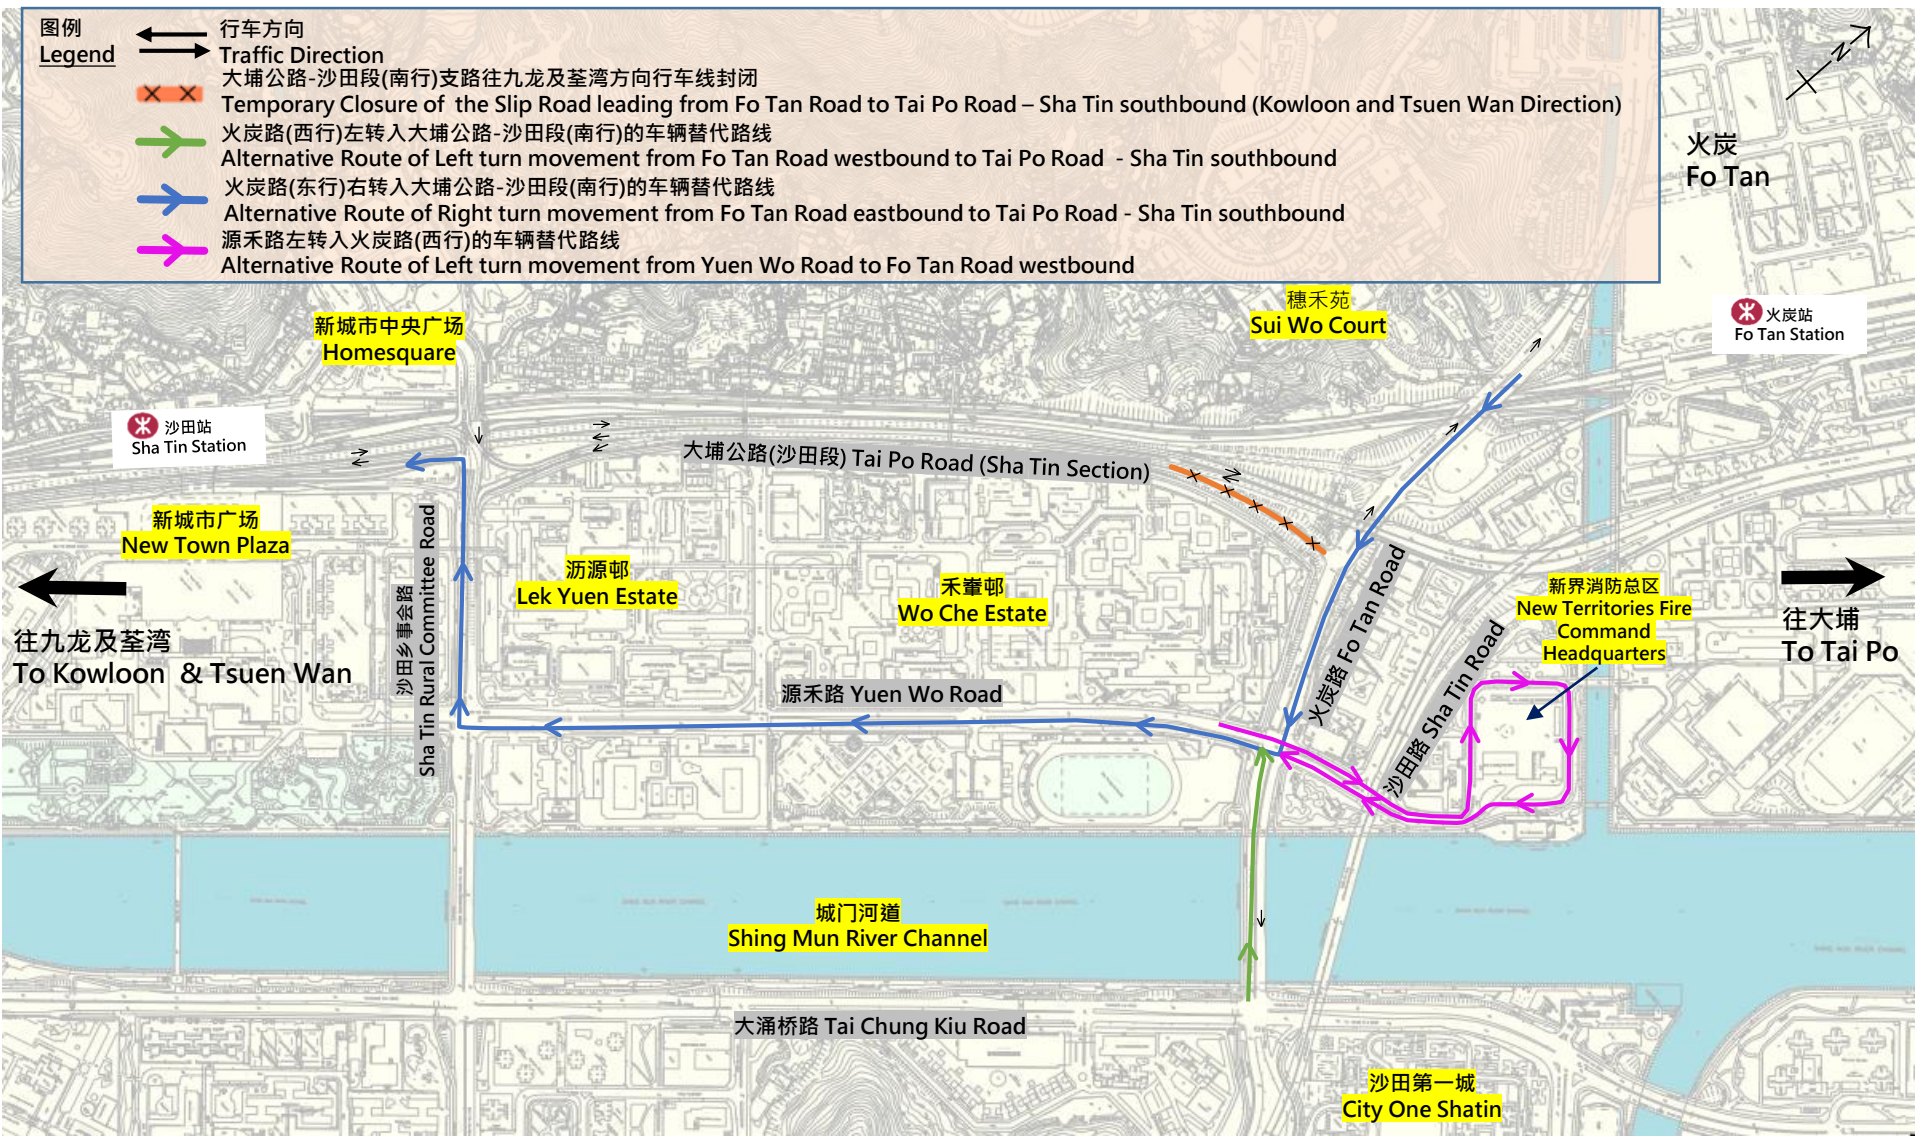

图例 Legend

- ↔ 行车方向 Traffic Direction
- ⊗ ⊗ 大埔公路-沙田段(南行)支路往九龙及荃湾方向行车线封闭 Temporary Closure of the Slip Road leading from Fo Tan Road to Tai Po Road – Sha Tin southbound (Kowloon and Tsuen Wan Direction)
- 火炭路(西行)左转入大埔公路-沙田段(南行)的车辆替代路线 Alternative Route of Left turn movement from Fo Tan Road westbound to Tai Po Road - Sha Tin southbound
- 火炭路(东行)右转入大埔公路-沙田段(南行)的车辆替代路线 Alternative Route of Right turn movement from Fo Tan Road eastbound to Tai Po Road - Sha Tin southbound
- 源禾路左转入火炭路(西行)的车辆替代路线 Alternative Route of Left turn movement from Yuen Wo Road to Fo Tan Road westbound

由火炭路通往大埔公路 - 沙田段 (南行) 支路往九龙及荃湾方向行车线 临时封闭及替代路线
 实施日期：2024年10月19及26日，凌晨0时30分至早上5时

附图
Figure

Temporary Closure of the Slip Road Leading from Fo Tan Road to Kowloon and Tsuen Wan Direction of Tai Po Road – Sha Tin (Southbound) with Alternative Route
 Implementation Period : 00:30 a.m. to 5:00 a.m. on 19 & 26 September 2024