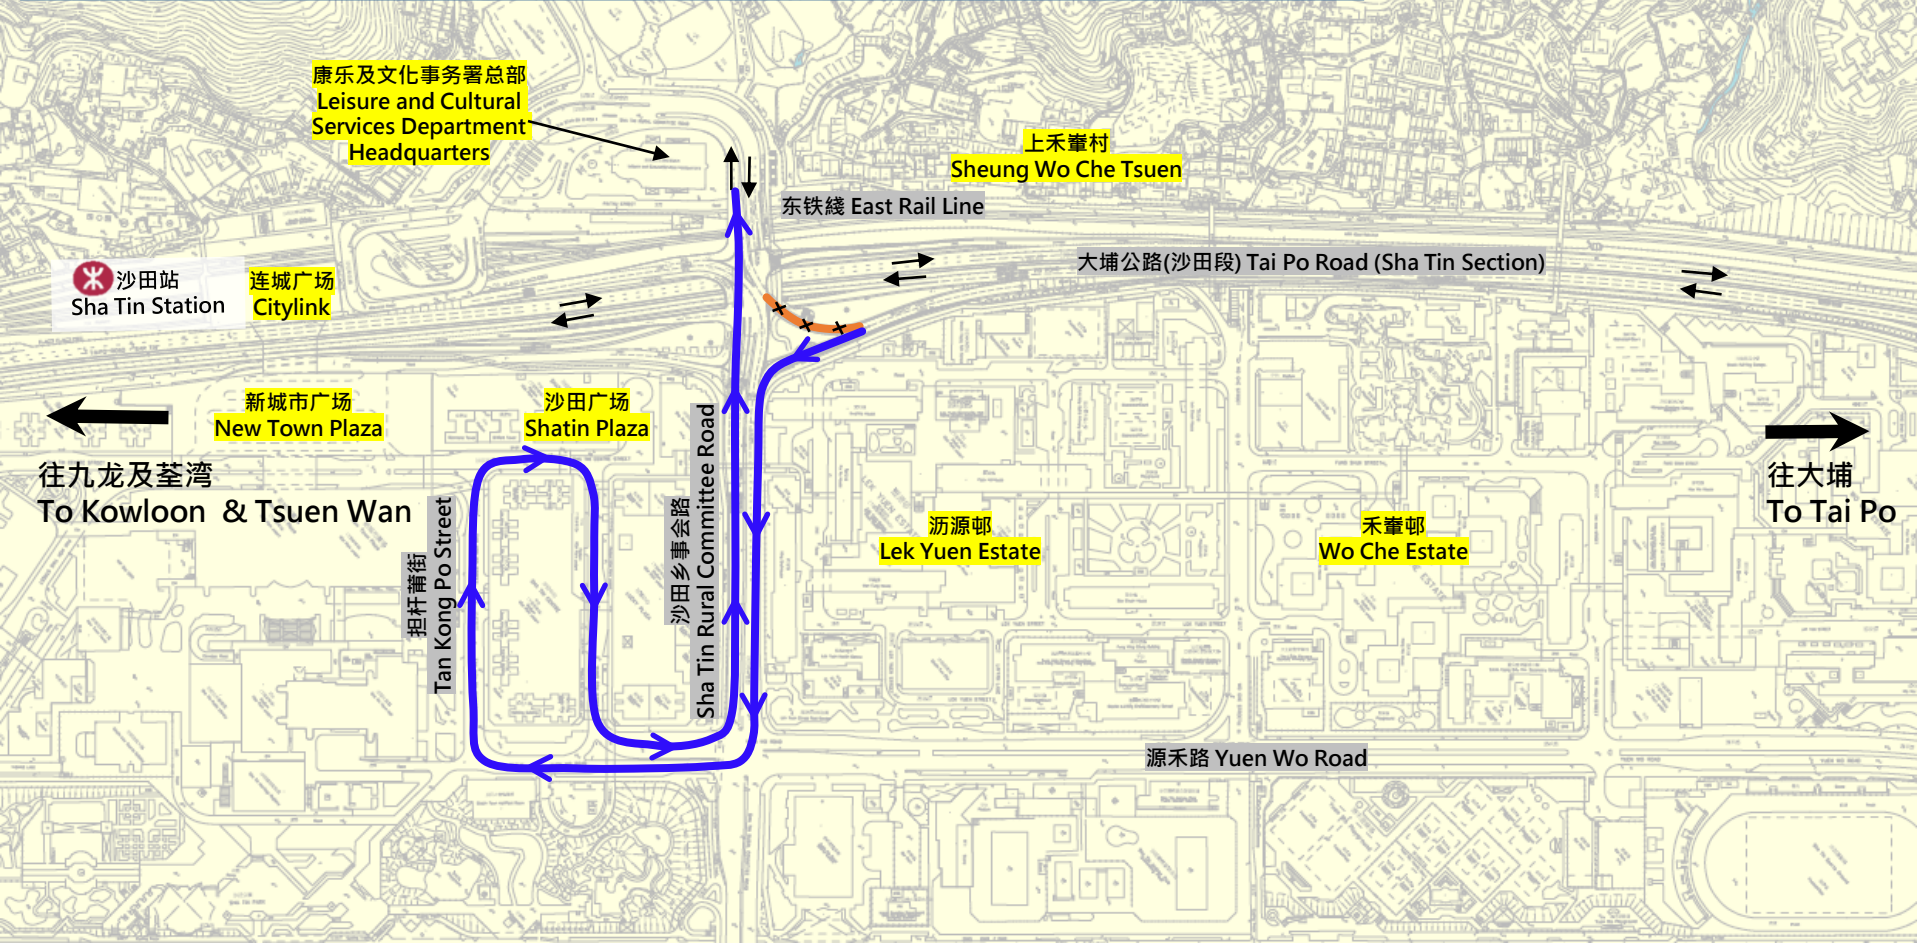

图例 Legend

- ← 行车方向 Traffic Direction
- ✕✕ 由大埔公路 - 沙田段(南行)通往沙田乡事会路(西行)的支路临时封闭
Temporary Closure of the Slip Road leading from Tai Po Road – Sha Tin Section (Southbound) to Sha Tin Rural Committee Road (Westbound)
- ➡ 由大埔公路 - 沙田段(南行)通往沙田乡事会路(西行)的车辆替代路线
Tai Po Road – Sha Tin Section (Southbound) to Sha Tin Rural Committee Road (Westbound) Alternative Route

由大埔公路 - 沙田段(南行)通往沙田乡事会路(西行)的支路
行车线临时封闭及替代路线

实施日期：2024年9月5日，凌晨12时至早上5时

Temporary Closure of the Slip Road leading from Tai Po Road – Sha Tin Section (Southbound) to Sha Tin Rural Committee Road (Westbound) with Alternative Route

Implementation Period : 5 September 2024, 12:00a.m. to 5:00a.m.

附图
Figure