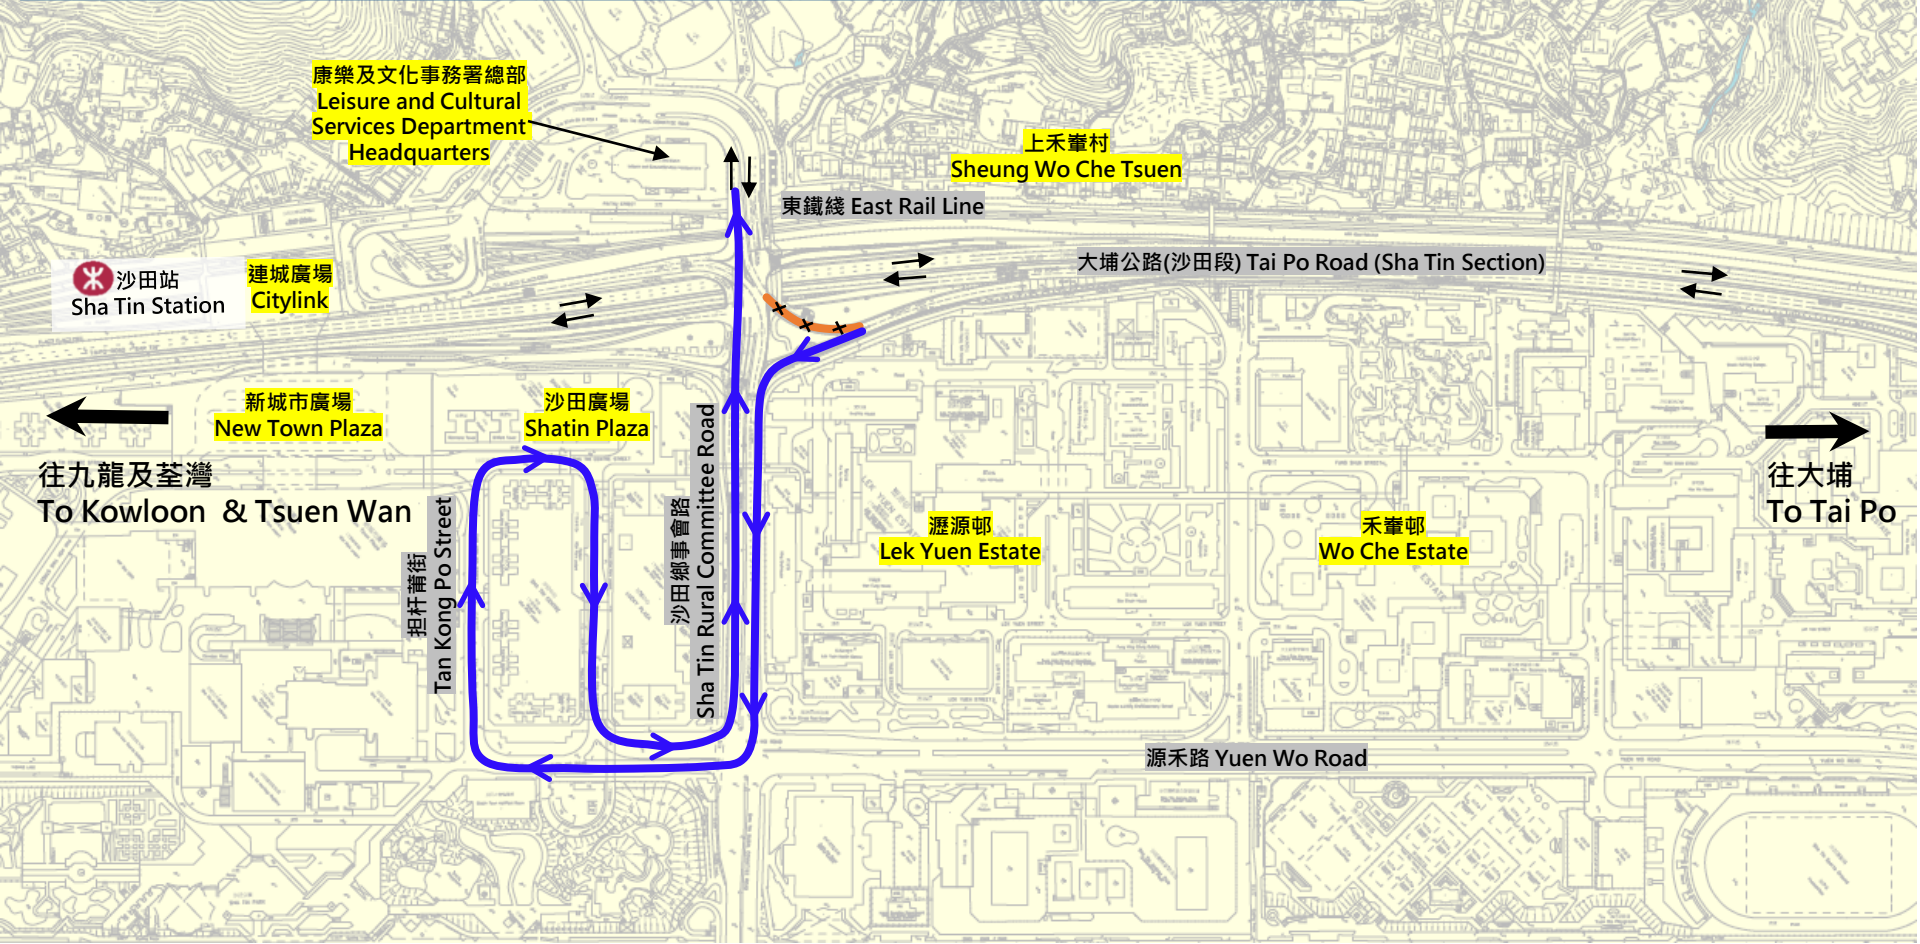

圖例 Legend

← 行車方向 Traffic Direction

✕✕ 由大埔公路 - 沙田段(南行)通往沙田鄉事會路(西行)的支路臨時封閉
Temporary Closure of the Slip Road leading from Tai Po Road – Sha Tin Section (Southbound) to Sha Tin Rural Committee Road (Westbound)

➡ 由大埔公路 - 沙田段(南行)通往沙田鄉事會路(西行)的車輛替代路線
Tai Po Road – Sha Tin Section (Southbound) to Sha Tin Rural Committee Road (Westbound) Alternative Route

由大埔公路 - 沙田段(南行)通往沙田鄉事會路(西行)的支路
行車線臨時封閉及替代路線

實施日期：2024年9月5日，凌晨12時至早上5時

Temporary Closure of the Slip Road leading from Tai Po Road – Sha Tin Section (Southbound) to Sha Tin Rural Committee Road (Westbound) with Alternative Route

Implementation Period : 5 September 2024, 12:00a.m. to 5:00a.m.