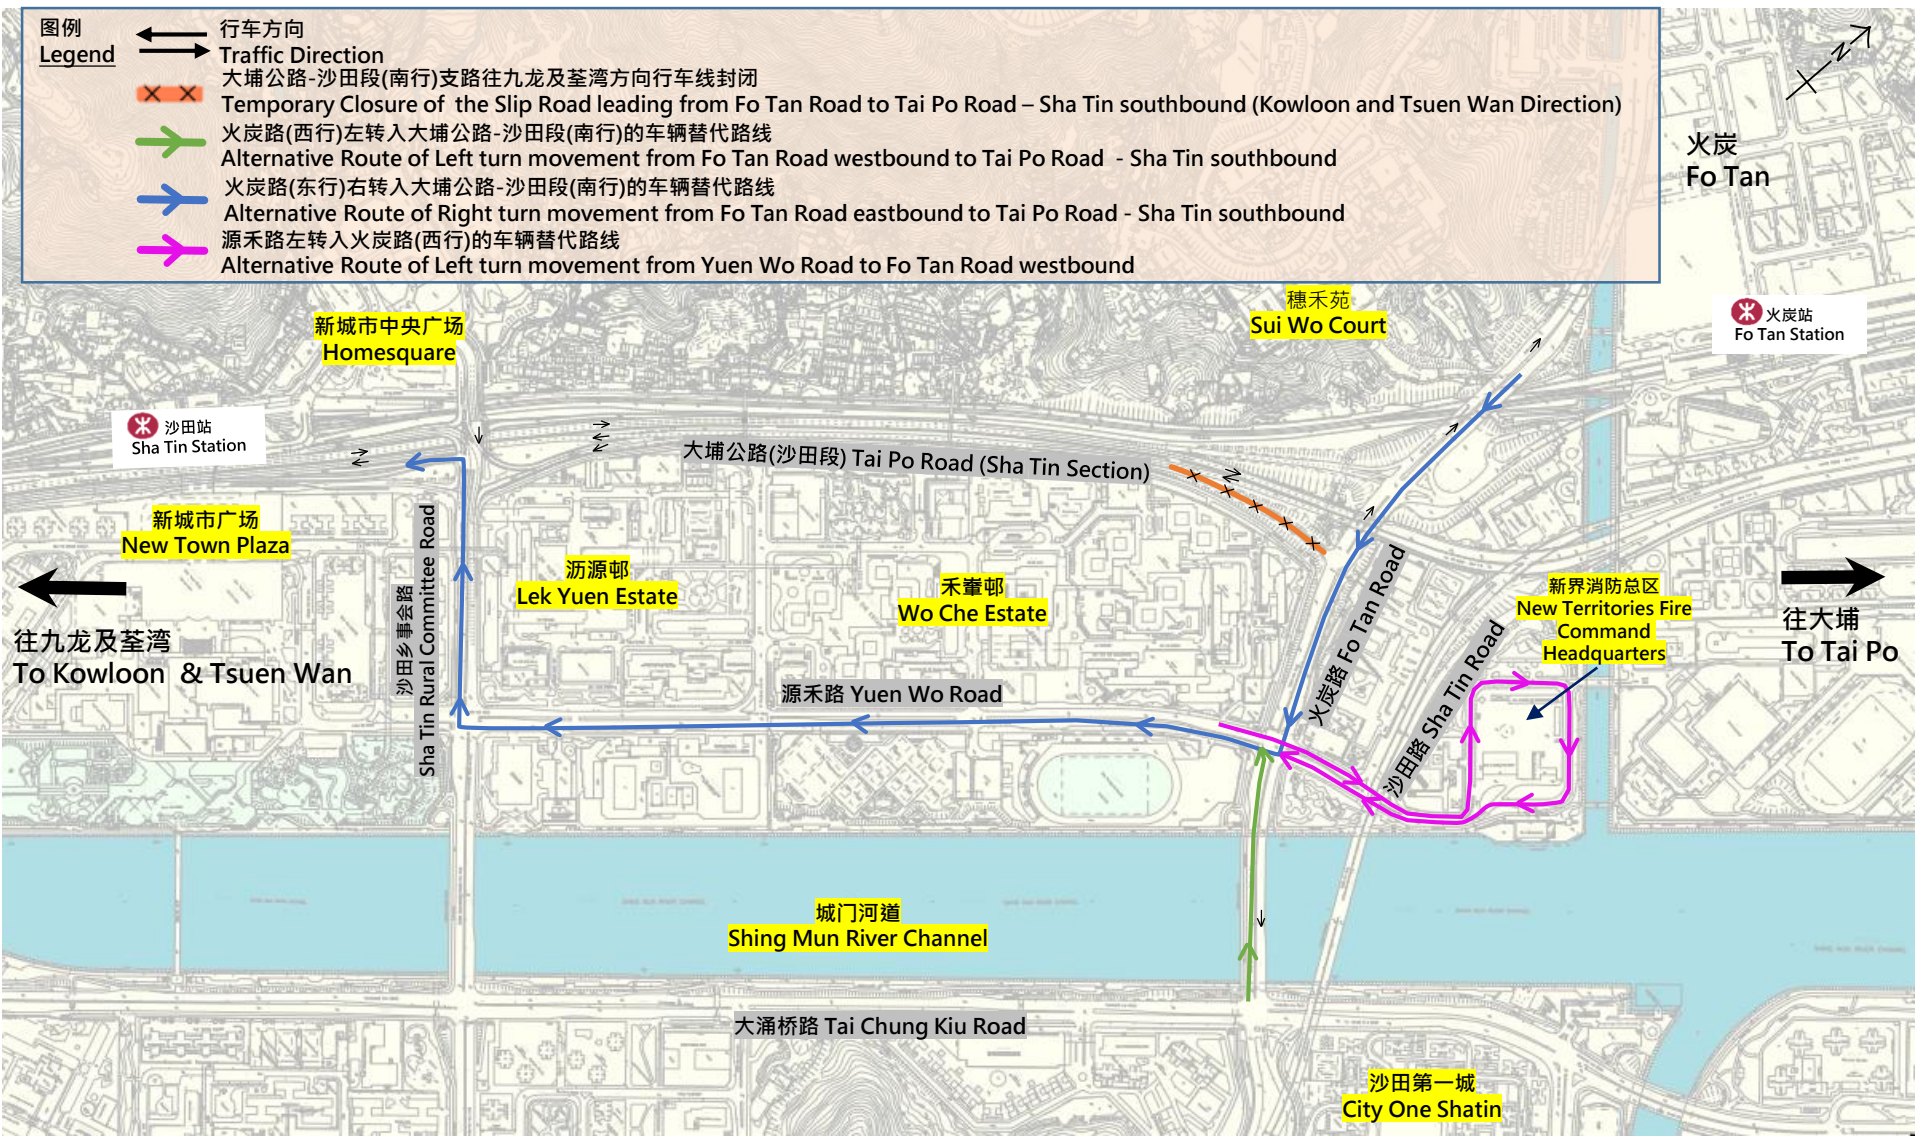

图例 Legend

- ↔ 行车方向 Traffic Direction
- ✕✕ 大埔公路-沙田段(南行)支路往九龙及荃湾方向行车线封闭 Temporary Closure of the Slip Road leading from Fo Tan Road to Tai Po Road – Sha Tin southbound (Kowloon and Tsuen Wan Direction)
- 火炭路(西行)左转入大埔公路-沙田段(南行)的车辆替代路线 Alternative Route of Left turn movement from Fo Tan Road westbound to Tai Po Road - Sha Tin southbound
- 火炭路(东行)右转入大埔公路-沙田段(南行)的车辆替代路线 Alternative Route of Right turn movement from Fo Tan Road eastbound to Tai Po Road - Sha Tin southbound
- 源禾路左转入火炭路(西行)的车辆替代路线 Alternative Route of Left turn movement from Yuen Wo Road to Fo Tan Road westbound

由火炭路通往大埔公路 - 沙田段 (南行) 支路往九龙及荃湾方向行车线 临时封闭及替代路线
 实施日期：2024年9月21及28日，凌晨0时30分至早上5时

附图
Figure

Temporary Closure of the Slip Road Leading from Fo Tan Road to Kowloon and Tsuen Wan Direction of Tai Po Road – Sha Tin (Southbound) with Alternative Route
 Implementation Period : 00:30 a.m. to 05:00 a.m. on 21 & 28 September 2024