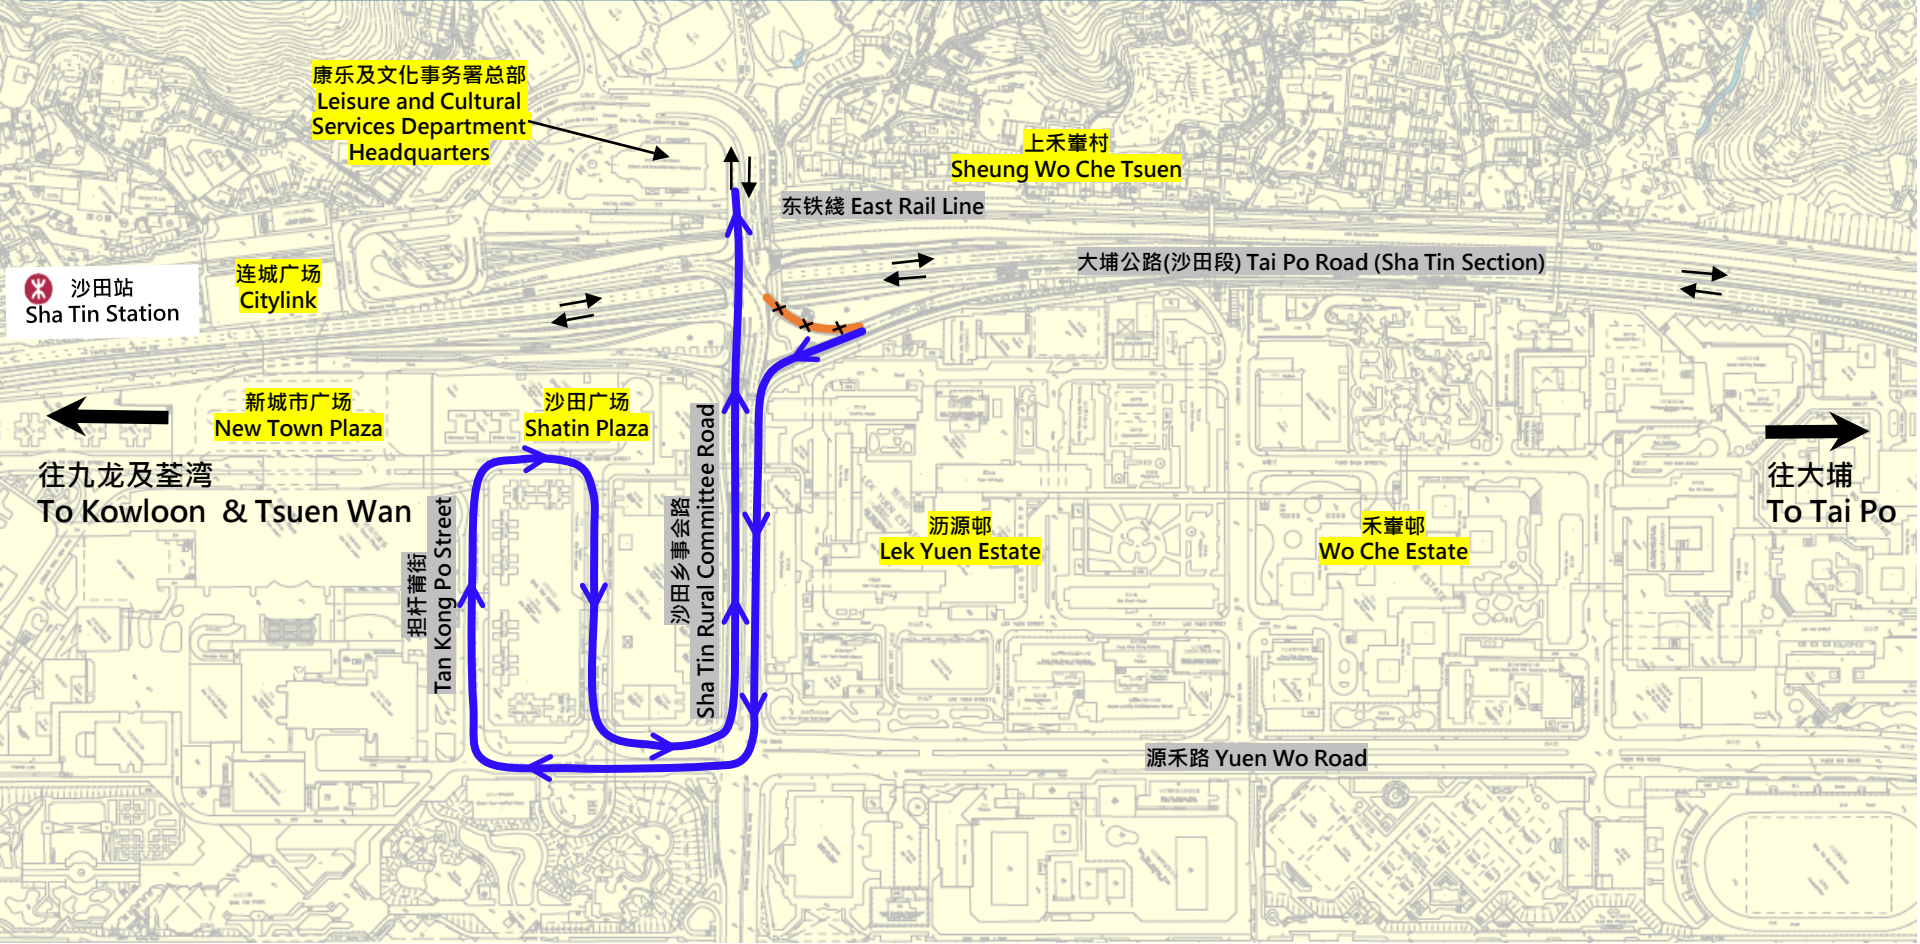

**图例 Legend**

- ↔ 行车方向 Traffic Direction
- ✕✕ 由大埔公路 - 沙田段(南行)通往沙田乡事会路(西行)的支路临时封闭  
Temporary Closure of the Slip Road leading from Tai Po Road – Sha Tin Section (Southbound) to Sha Tin Rural Committee Road (Westbound)
- ➡ 由大埔公路 - 沙田段(南行)通往沙田乡事会路(西行)的车辆替代路线  
Tai Po Road – Sha Tin Section (Southbound) to Sha Tin Rural Committee Road (Westbound) Alternative Route

由大埔公路 - 沙田段(南行)通往沙田乡事会路(西行)的支路  
行车线临时封闭及替代路线

实施日期：2024年8月21、22日及28日，凌晨12时至早上5时

Temporary Closure of the Slip Road leading from Tai Po Road – Sha Tin Section (Southbound) to Sha Tin Rural Committee Road (Westbound) with Alternative Routes

Implementation Period : 21 & 22 & 28 August 2024, 12:00a.m. to 5:00a.m.

附图  
Figure