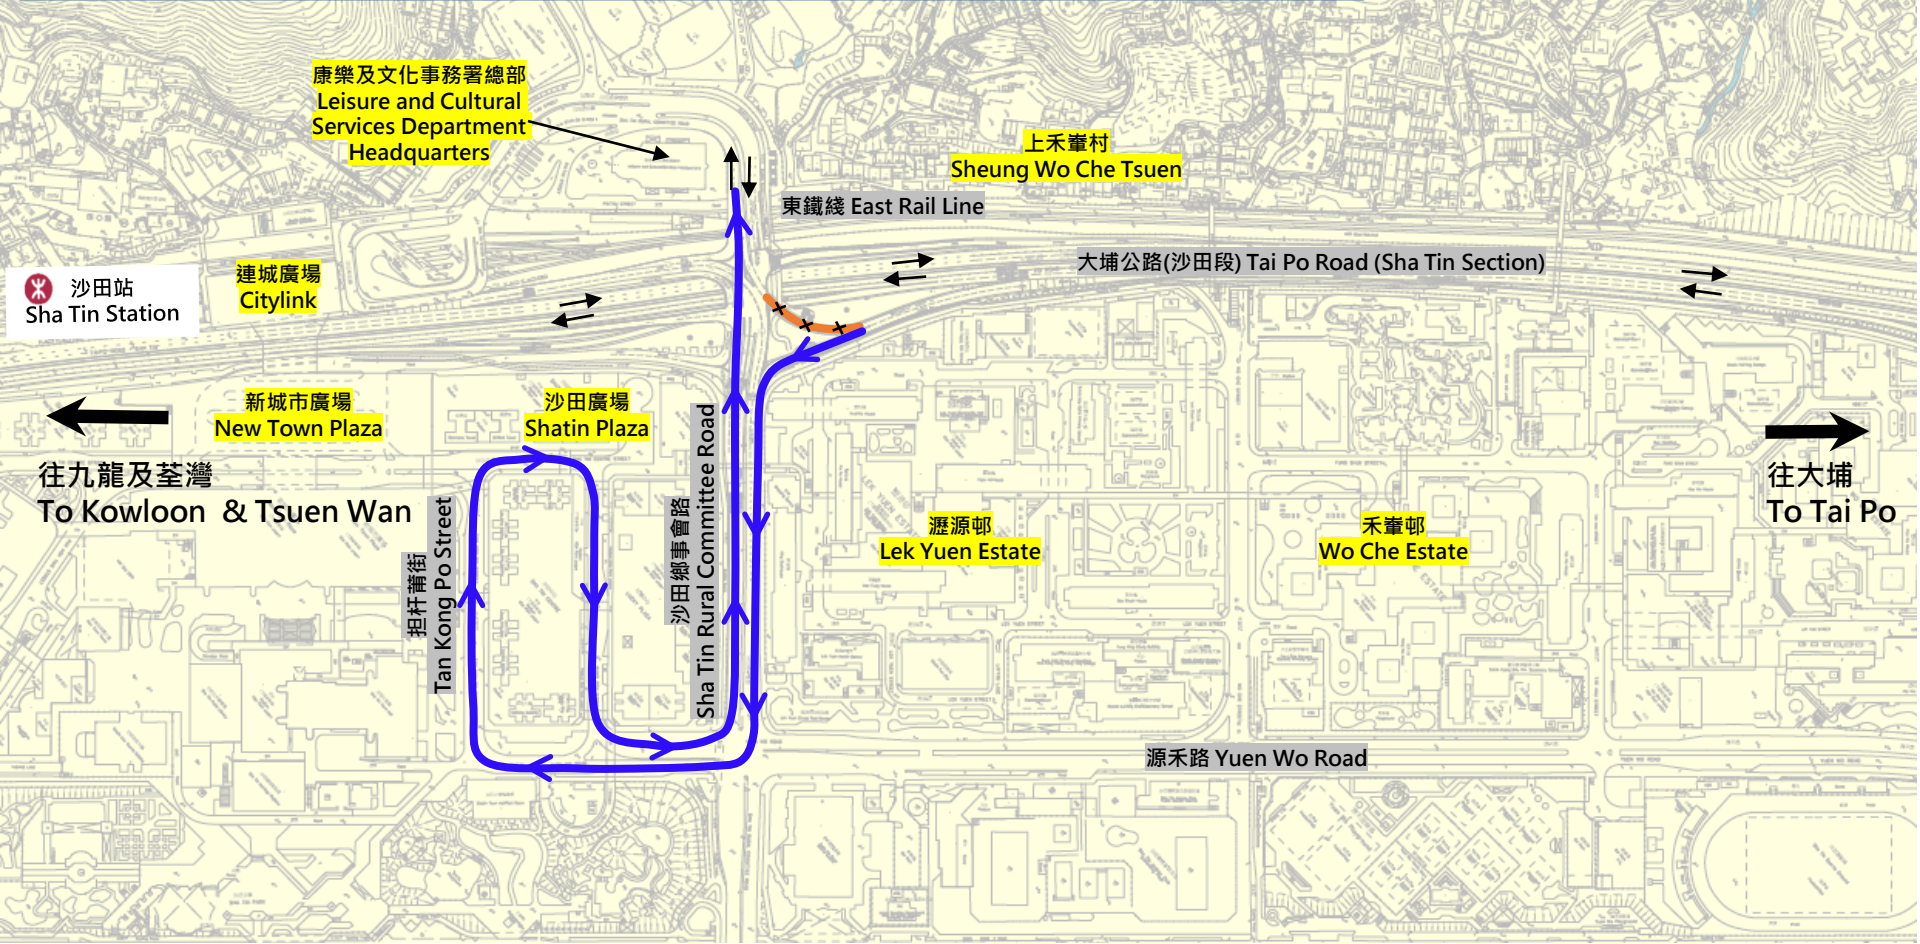

圖例 Legend

← 行車方向 Traffic Direction

✕✕ 由大埔公路 - 沙田段(南行)通往沙田鄉事會路(西行)的支路臨時封閉
Temporary Closure of the Slip Road leading from Tai Po Road – Sha Tin Section (Southbound) to Sha Tin Rural Committee Road (Westbound)

➡ 由大埔公路 - 沙田段(南行)通往沙田鄉事會路(西行)的車輛替代路線
Tai Po Road – Sha Tin Section (Southbound) to Sha Tin Rural Committee Road (Westbound) Alternative Route

由大埔公路 - 沙田段(南行)通往沙田鄉事會路(西行)的支路
行車線臨時封閉及替代路線

實施日期：2024年8月21、22日及28日，凌晨12時至早上5時

Temporary Closure of the Slip Road leading from Tai Po Road – Sha Tin Section (Southbound) to Sha Tin Rural Committee Road (Westbound) with Alternative Routes

Implementation Period : 21 & 22 & 28 August 2024, 12:00a.m. to 5:00a.m.