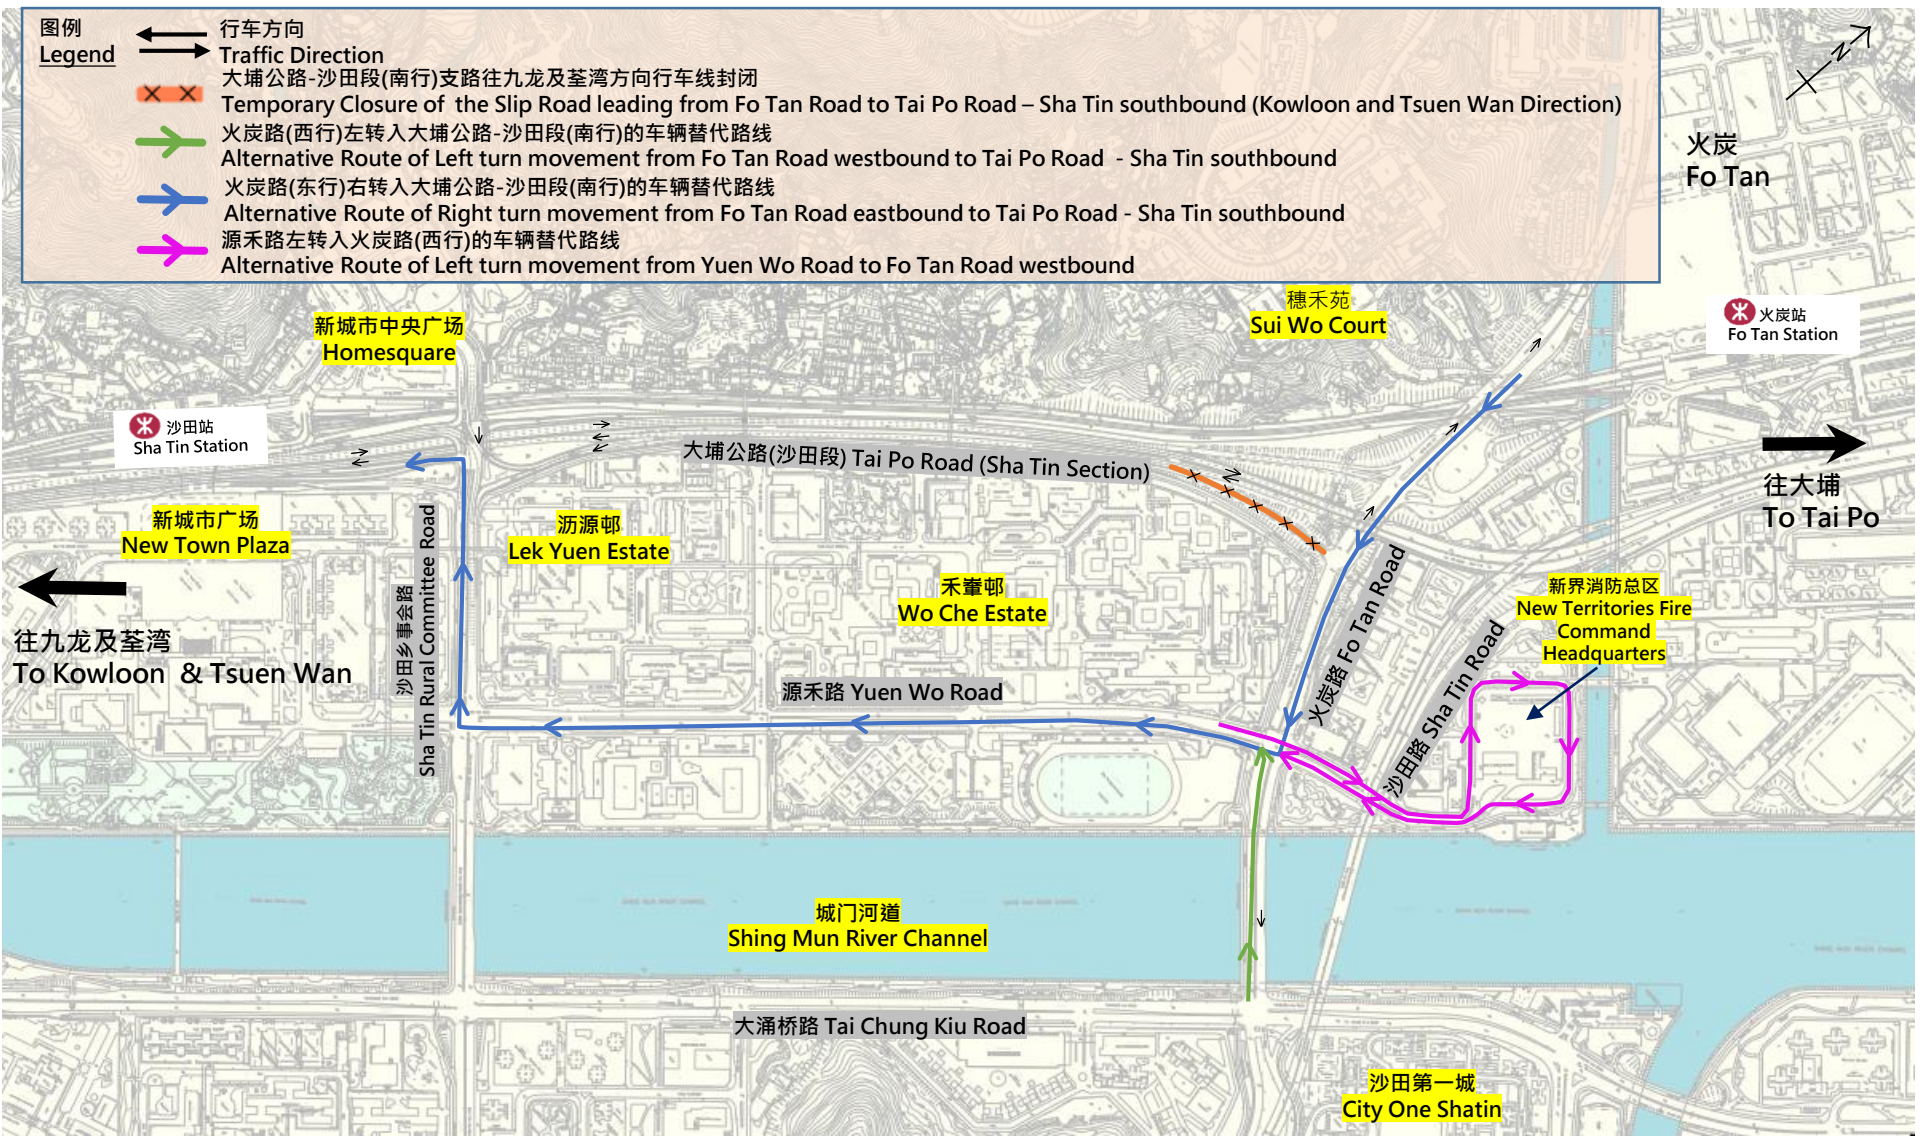

图例 Legend

- ↔ 行车方向 Traffic Direction
- ⊗ ⊗ 大埔公路-沙田段(南行)支路往九龙及荃湾方向行车线封闭 Temporary Closure of the Slip Road leading from Fo Tan Road to Tai Po Road – Sha Tin southbound (Kowloon and Tsuen Wan Direction)
- 火炭路(西行)左转入大埔公路-沙田段(南行)的车辆替代路线 Alternative Route of Left turn movement from Fo Tan Road westbound to Tai Po Road - Sha Tin southbound
- 火炭路(东行)右转入大埔公路-沙田段(南行)的车辆替代路线 Alternative Route of Right turn movement from Fo Tan Road eastbound to Tai Po Road - Sha Tin southbound
- 源禾路左转入火炭路(西行)的车辆替代路线 Alternative Route of Left turn movement from Yuen Wo Road to Fo Tan Road westbound

由火炭路通往大埔公路 - 沙田段 (南行) 支路往九龙及荃湾方向行车线 临时封闭及替代路线
 实施日期：2024年8月17、24及31日，凌晨0时30分至早上5时

附图
Figure

Temporary Closure of the Slip Road Leading from Fo Tan Road to Kowloon and Tsuen Wan Direction of Tai Po Road – Sha Tin (Southbound) with Alternative Route
 Implementation Period : 00:30 a.m. to 5:00 a.m. on 17 & 24 & 31 August 2024