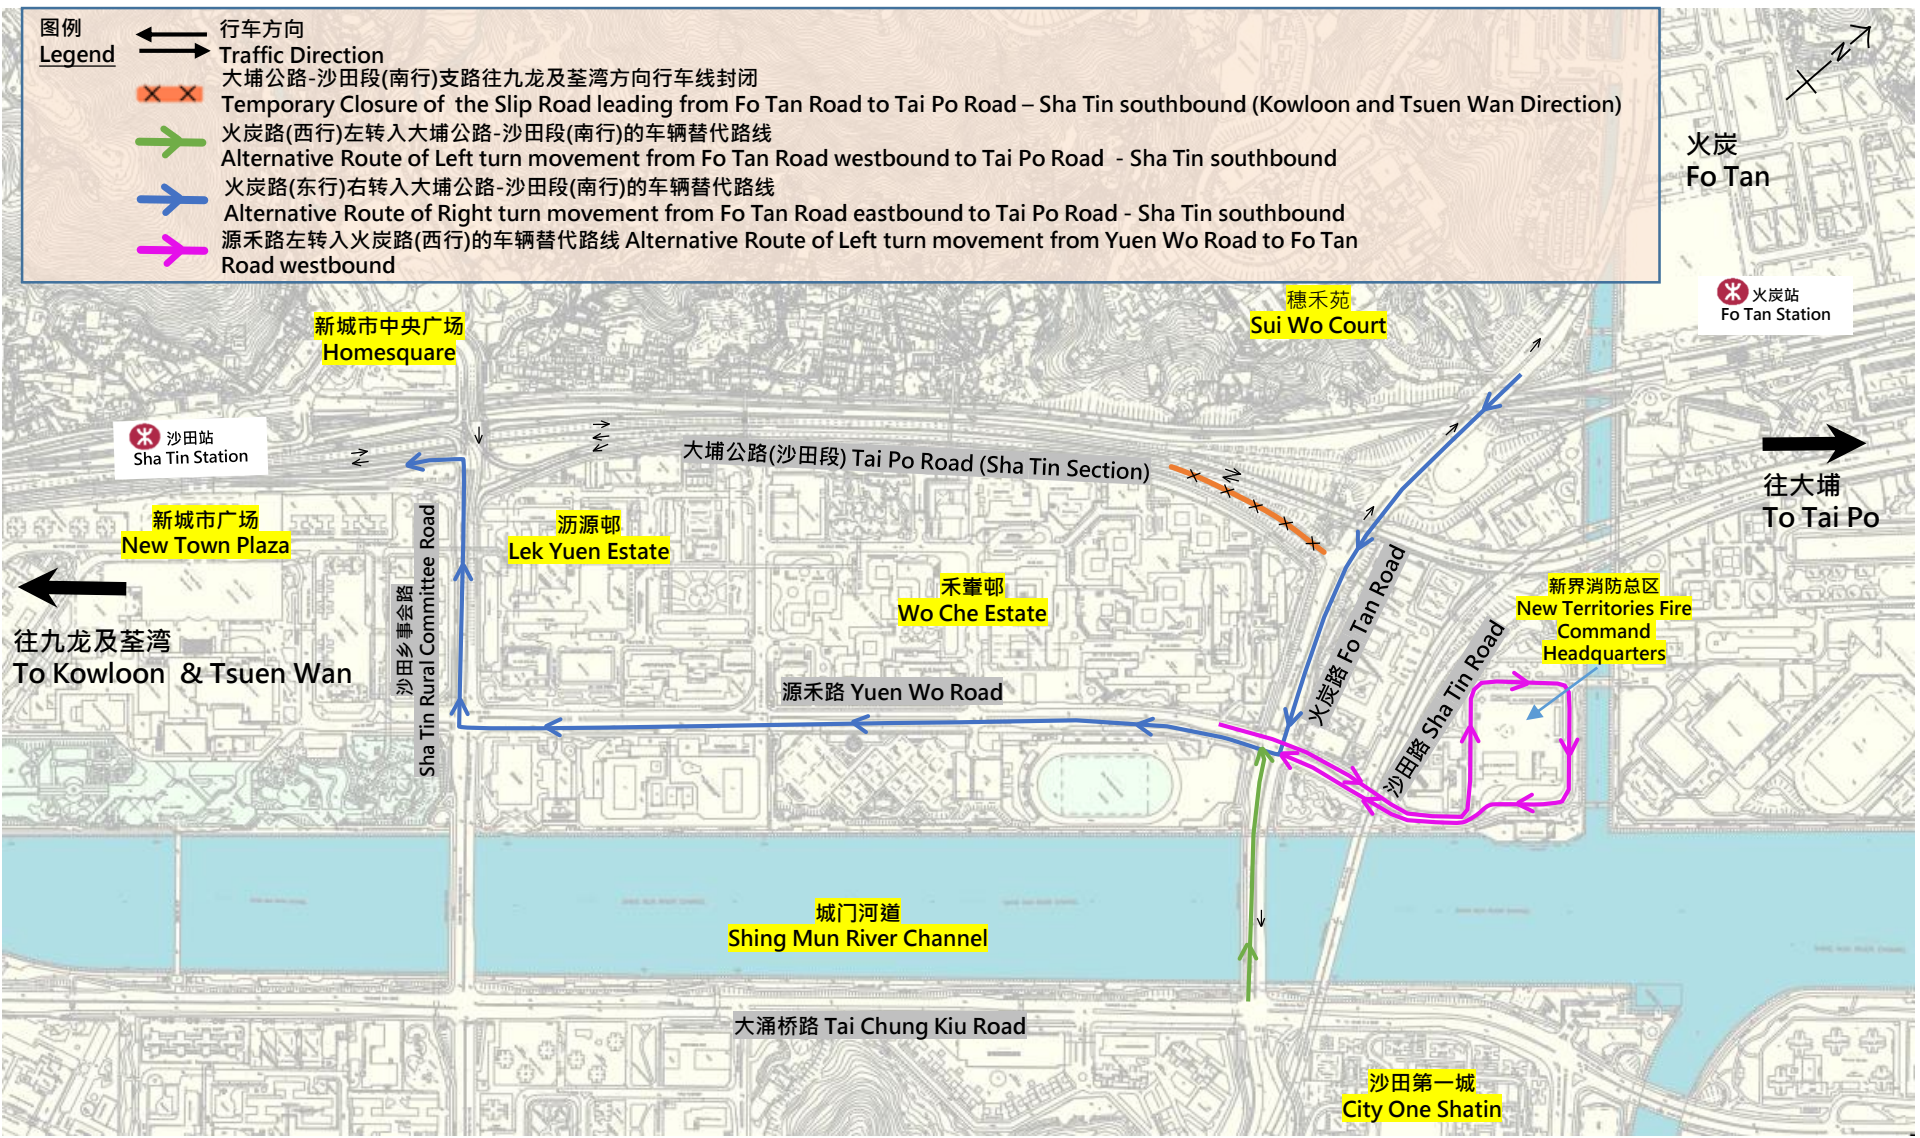

图例 Legend

- ↔ 行车方向 Traffic Direction
- ✕✕ 大埔公路-沙田段(南行)支路往九龙及荃湾方向行车线封闭 Temporary Closure of the Slip Road leading from Fo Tan Road to Tai Po Road – Sha Tin southbound (Kowloon and Tsuen Wan Direction)
- 火炭路(西行)左转入大埔公路-沙田段(南行)的车辆替代路线 Alternative Route of Left turn movement from Fo Tan Road westbound to Tai Po Road - Sha Tin southbound
- 火炭路(东行)右转入大埔公路-沙田段(南行)的车辆替代路线 Alternative Route of Right turn movement from Fo Tan Road eastbound to Tai Po Road - Sha Tin southbound
- 源禾路左转入火炭路(西行)的车辆替代路线 Alternative Route of Left turn movement from Yuen Wo Road to Fo Tan Road westbound

由火炭路通往大埔公路 - 沙田段 (南行) 支路往九龙及荃湾方向行车线 临时封闭及替代路线
 实施日期：2024年7月24、27日，凌晨0时30分至早上5时

Temporary Closure of the Slip Road Leading from Fo Tan Road to Kowloon and Tsuen Wan Direction of Tai Po Road – Sha Tin (Southbound) with Alternative Route
 Implementation Period : 00:30 a.m. to 5:00 a.m. on 24 & 27 July 2024