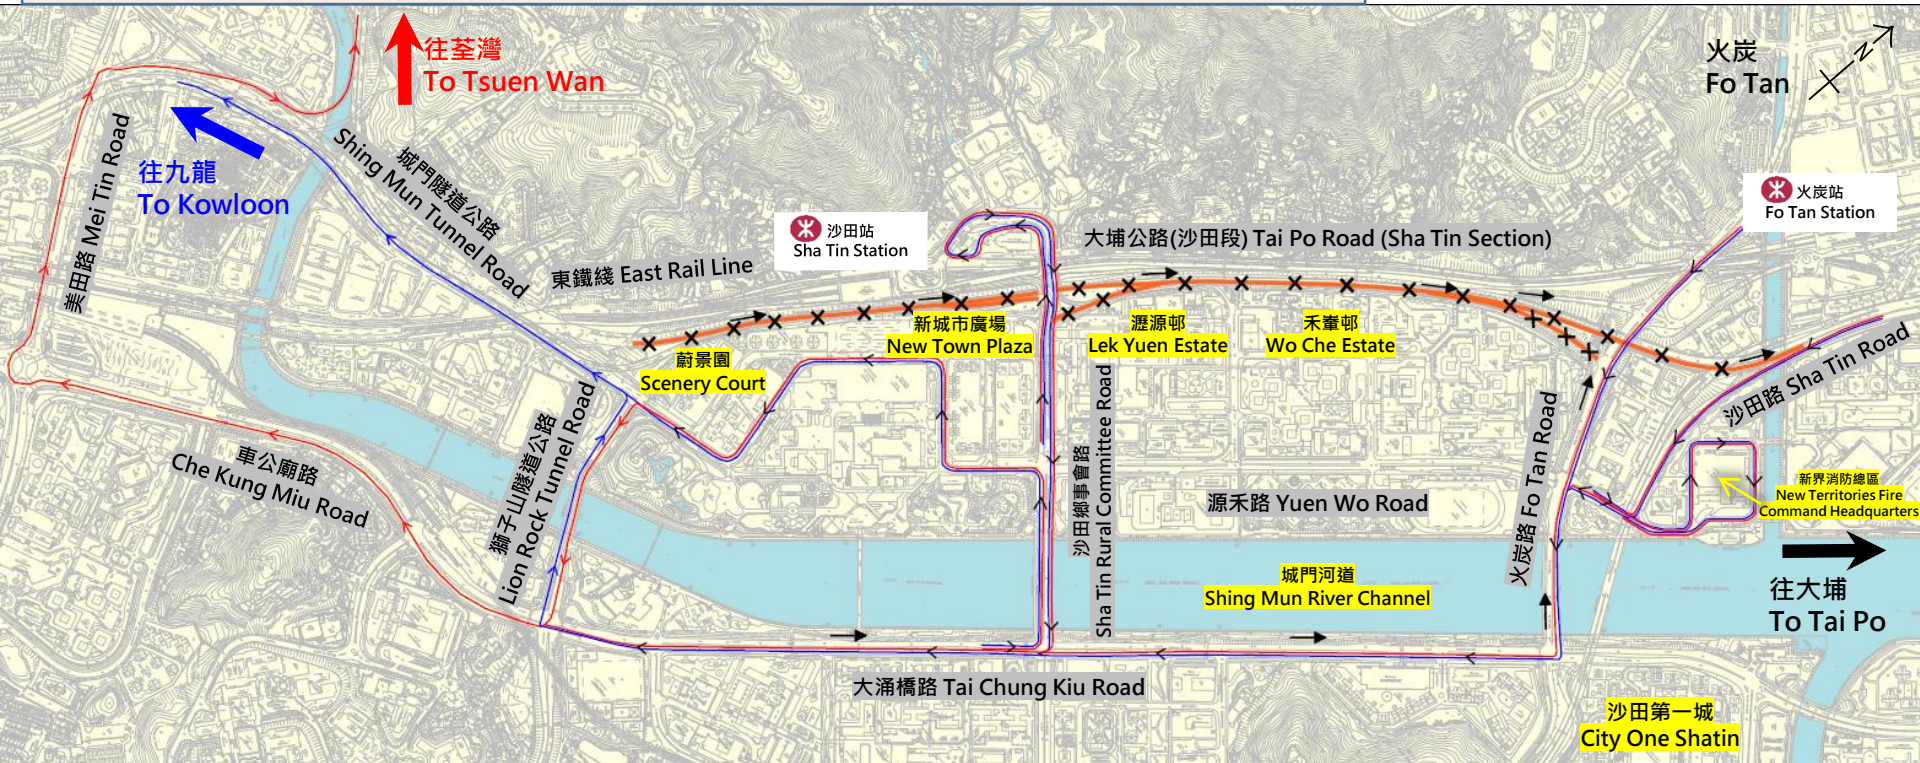

圖例  
Legend

- ↔ Traffic Direction
- ✕✕ Temporary Closure of Tai Po Road – Sha Tin Section (Tsuen Wan and Kowloon Direction)
- ➡ Heading for Kowloon Alternative Route
- ➡ Heading for Tsuen Wan Alternative Route

大埔公路-沙田段(往荃灣及九龍方向)  
行車線臨時封閉及替代路線

實施日期：2024年6月23日，凌晨1時至早上5時30分

Temporary Closure of Tai Po Road – Sha Tin Section (Tsuen Wan and Kowloon Direction) with Alternative Routes

Implementation Period : 23 June 2024, 1a.m. to 5:30 a.m.