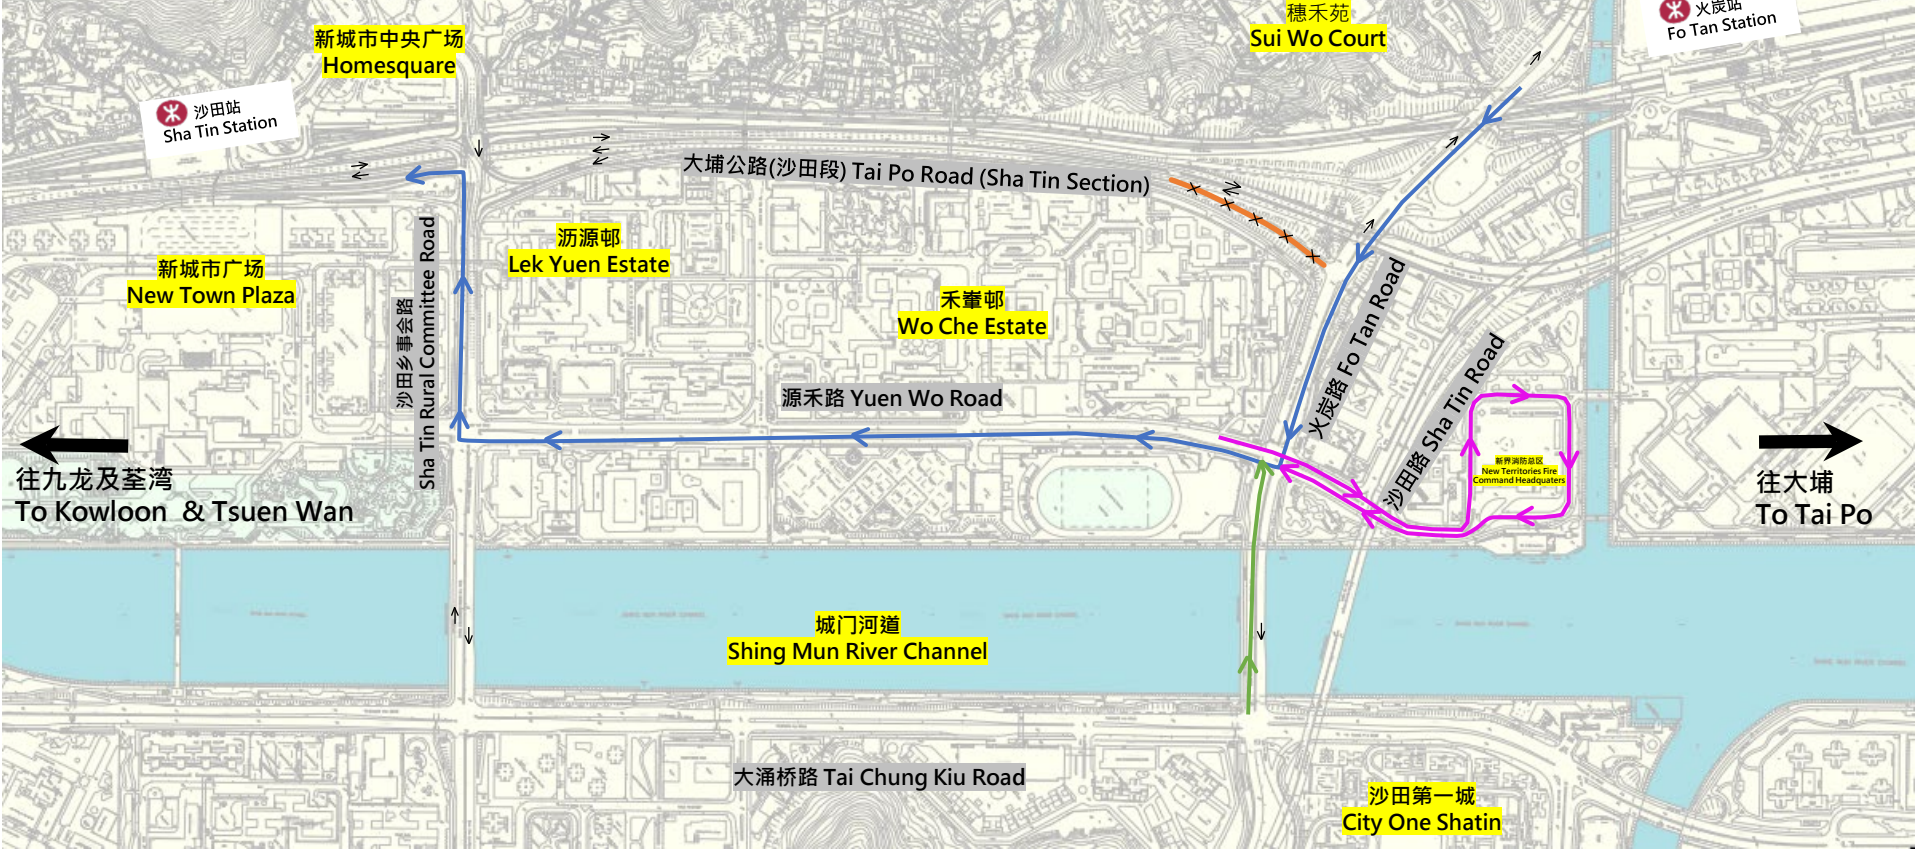

**图例 Legend**

- ↔ 行车方向 Traffic Direction
- ✕✕ 大埔公路-沙田段(南行)支路往九龍及荃灣方向行車線封閉  
Temporary Closure of the Slip Road leading from Fo Tan Road to Tai Po Road – Sha Tin southbound (Kowloon and Tsuen Wan Direction)
- ➔ 火炭路(西行)左轉入大埔公路-沙田段(南行)的車輛替代路線  
Alternative Route of Left turn movement from Fo Tan Road westbound to Tai Po Road - Sha Tin southbound
- ➔ 火炭路(東行)右轉入大埔公路-沙田段(南行)的車輛替代路線  
Alternative Route of Right turn movement from Fo Tan Road eastbound to Tai Po Road - Sha Tin southbound
- ➔ 源禾路左轉入火炭路(西行)的車輛替代路線  
Alternative Route of Left turn movement from Yuen Wo Road to Fo Tan Road westbound

由火炭路通往大埔公路 - 沙田段 (南行) 支路往九龍及荃灣方向行車線 临时封闭及替代路线  
 实施日期：2024年5月14、18、22、23、29、30日及6月5、6日，凌晨0时30分至早上5时

Temporary Closure of the Slip Road Leading from Fo Tan Road to Kowloon and Tsuen Wan Direction of Tai Po Road – Sha Tin (Southbound) with Alternative Route  
 Implementation Period : 0.30 a.m. to 5 a.m. on 14, 18, 22, 23, 29, 30 May and 5 & 6 June 2024