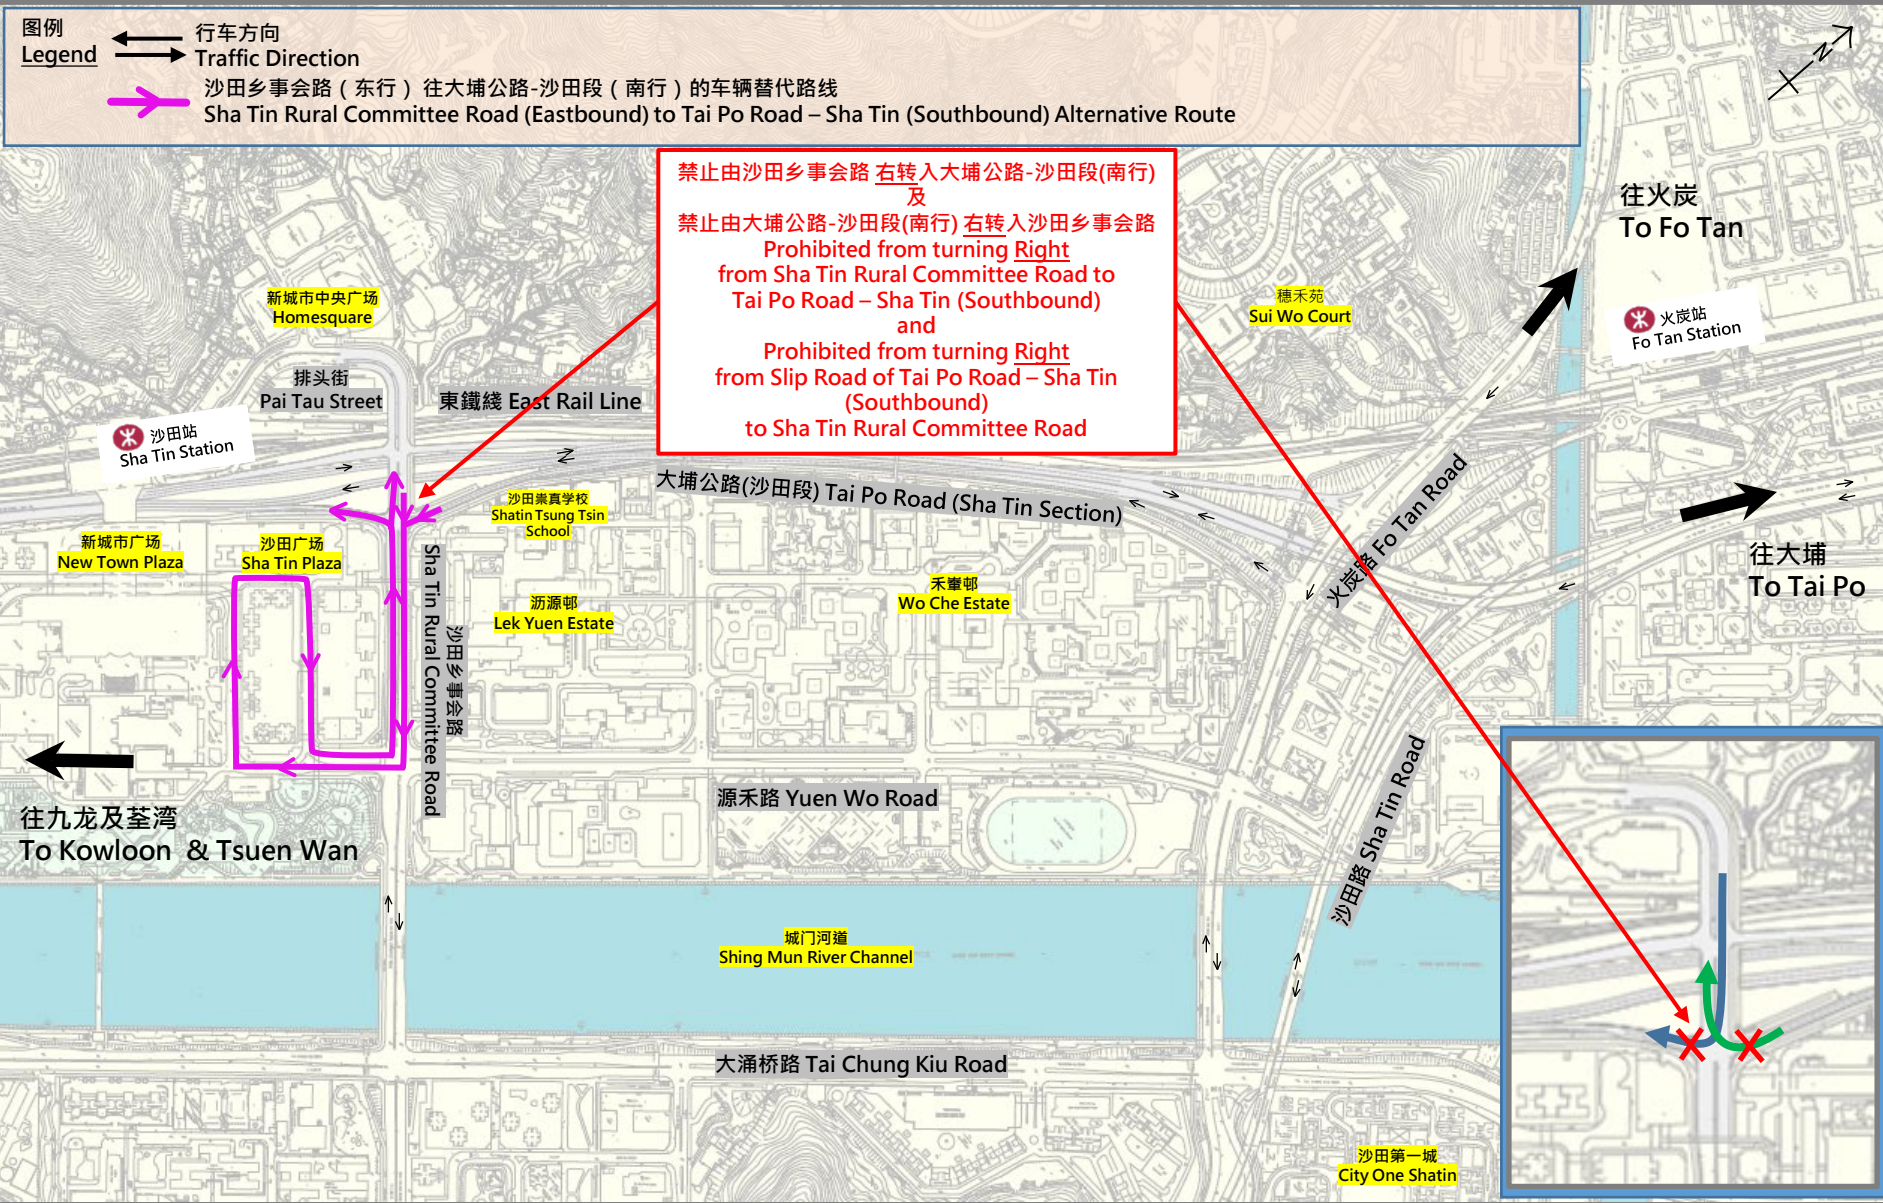

沙田乡事会路往大埔公路 – 沙田段(北行) 行车线临时封闭及替代路线
 实施日期：2024年3月24日，凌晨0时至早上7时

附图
Figure 1

Temporary Closure of Shatin Rural Committee Road Right Turn to Tai Po Road – Sha Tin (Northbound) with Alternative Route
 Implementation Period : 12 a.m. to 7a.m. on 24 March 2024

沙田乡事会路往大埔公路 – 沙田段(南行) 行车线临时封闭及替代路线
 实施日期：2024年3月24日，凌晨1时至早上6时

附图
 Figure 2

Temporary Closure of Traffic Lane of Shatin Rural Committee Road Right Turn to Tai Po Road – Sha Tin (Southbound) with Alternative Route
 Implementation Period : 1 a.m. to 6 a.m. on 24 March 2024