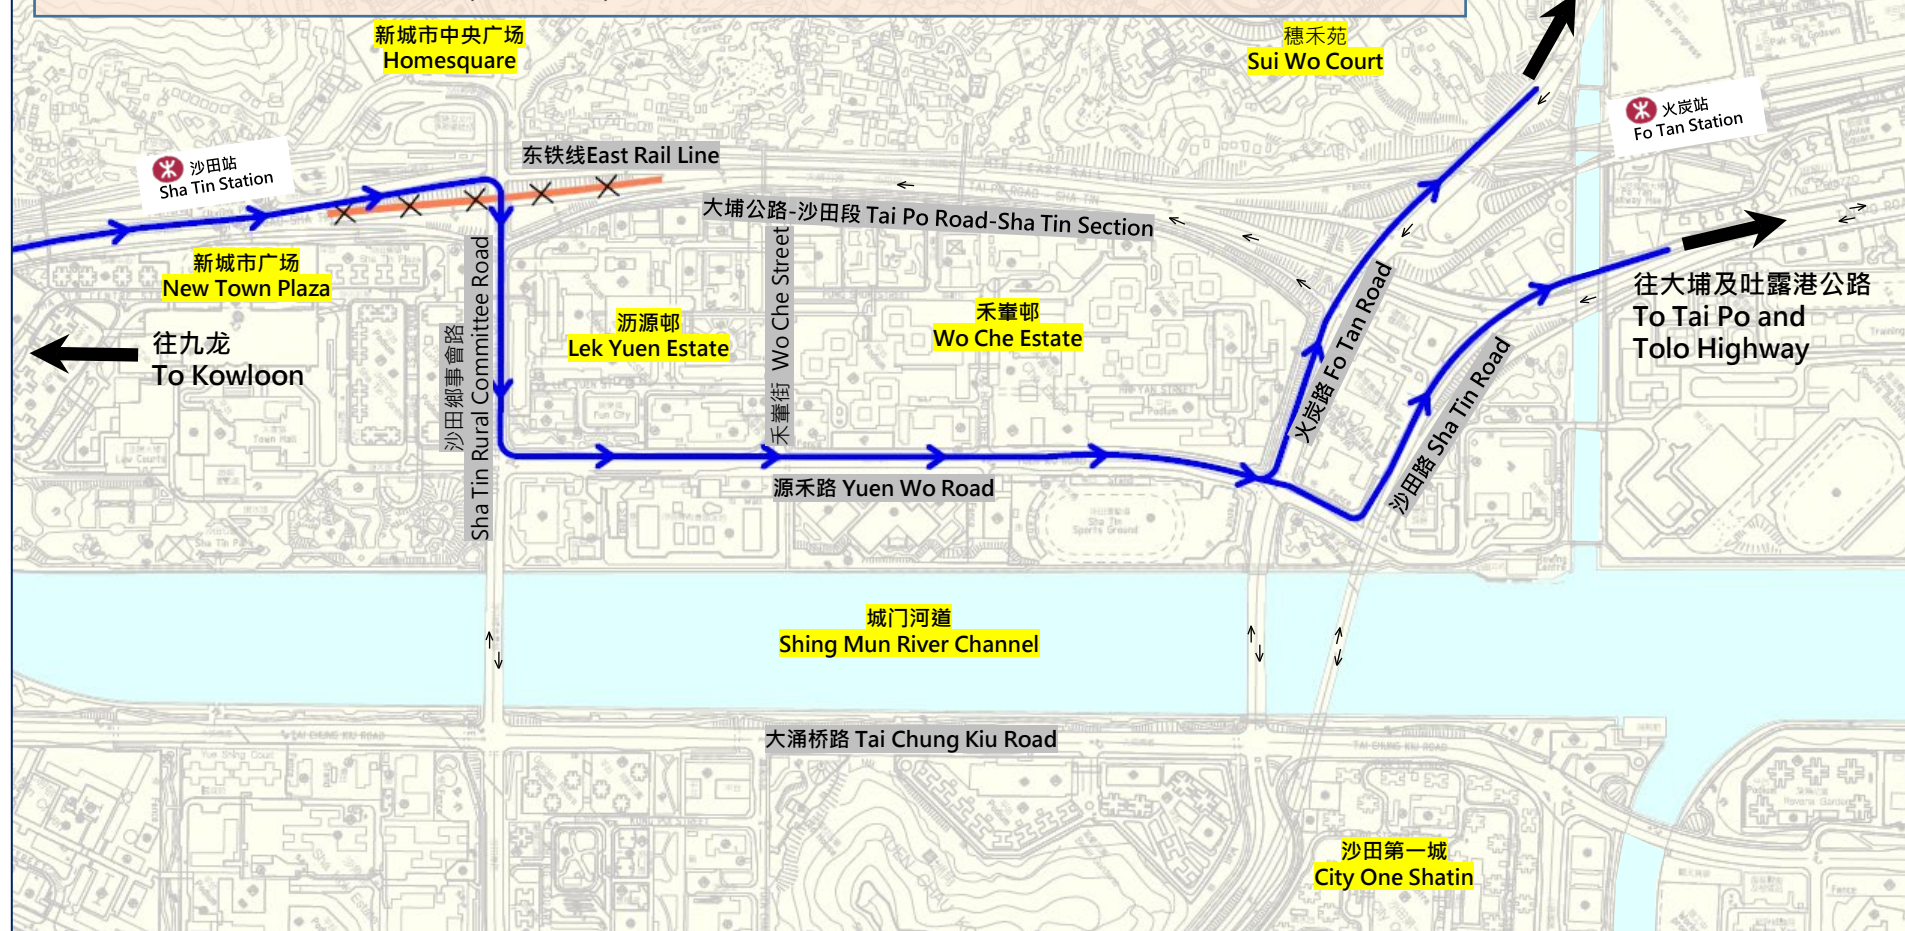

- 图例**
Legend
-  行车方向
Traffic Direction
 -  大埔公路-沙田段 (北行) 往大埔及火炭方向行车线封闭
Traffic Lane Temporary Closure of the Tai Po Road – Sha Tin Section (Northbound) to Tai Po and Fo Tan Direction
 -  大埔公路-沙田段 (北行) 往大埔及火炭方向的车辆替代路线
Tai Po Road - Sha Tin Section (Northbound) to Tai Po and Fo Tan Direction Alternative Route

大埔公路-沙田段(北行) 近沙田站往大埔 行车线临时封闭及替代路线

实施日期：2023年11月3日，凌晨1时至早上5时

Temporary Closure of Traffic Lane of Tai Po Road - Sha Tin Section (Northbound) near Sha Tin Station towards Tai Po with Alternative Route

Implementation Period : 1 a.m. to 5 a.m. on 3 November 2023